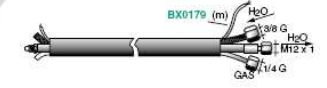

Complete cable m

FITTING	TH 0062	4
FITTING	TH 0063	8